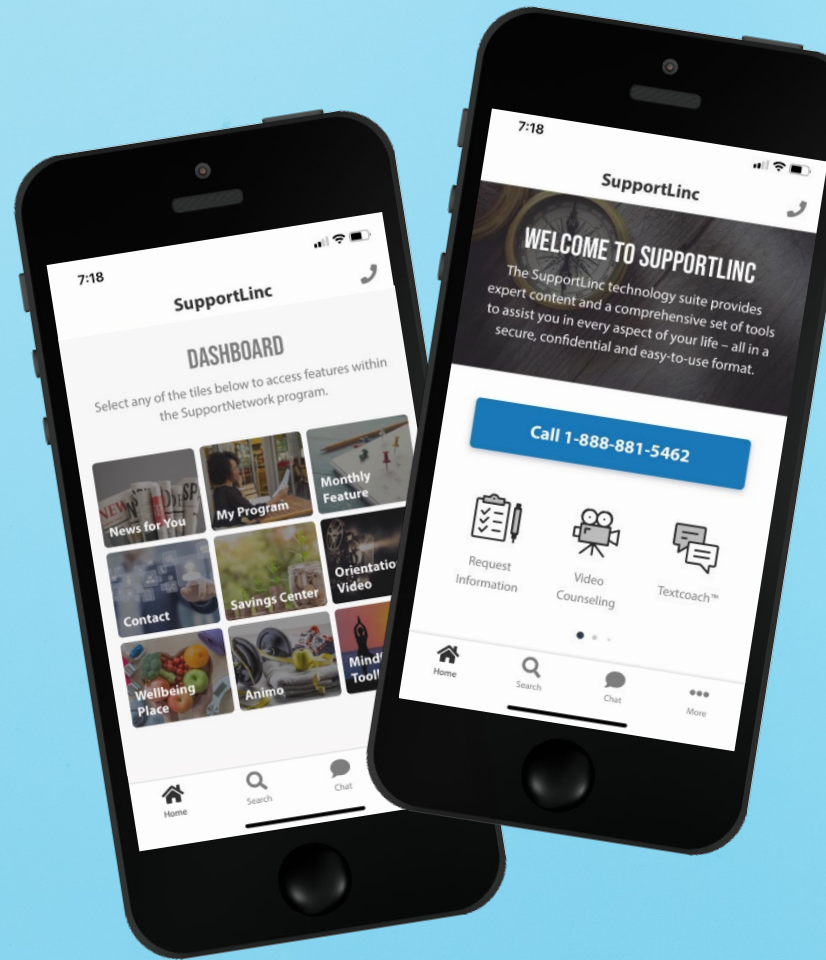

ECONNECT[®] MOBILE

ON-THE-GO EAP RESOURCES

- Access Confidential Support from a Licensed Counselor by Phone or Live Chat
- Request More Info or Schedule a Callback
- Schedule Video Counseling
- Get Help Navigating Life's Issues with Expert Content and Resources