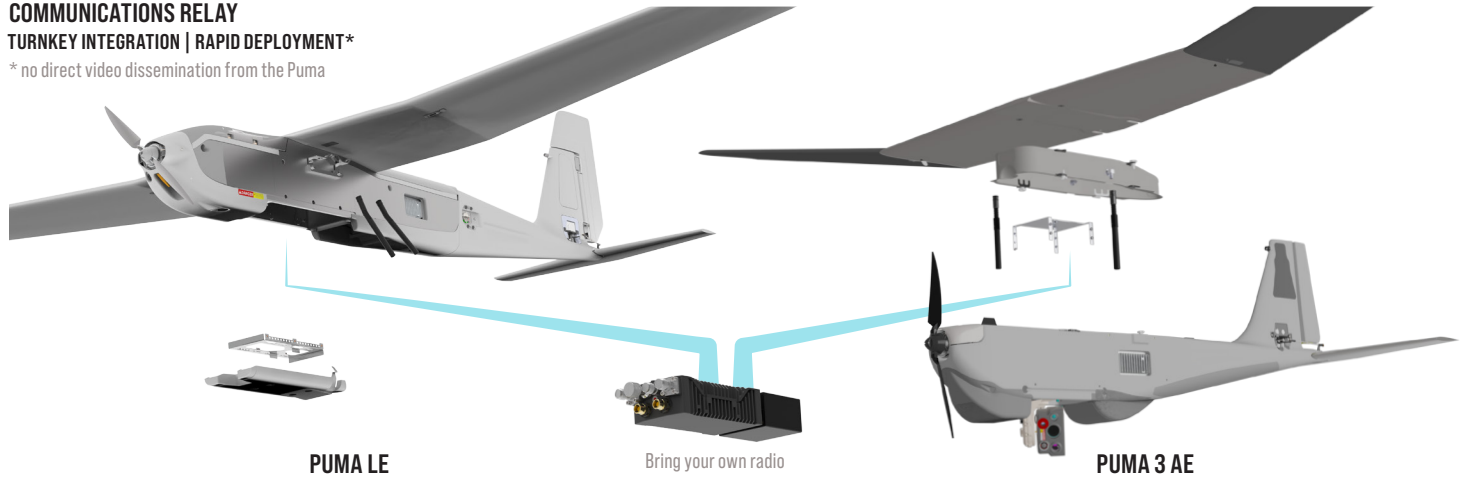

Bring your own radio

PUMA 3 AE

MANET Node In The Sky

PUMA COMMUNICATIONS RELAY

COMMUNICATIONS RELAY

TURNKEY INTEGRATION | RAPID DEPLOYMENT*

* no direct video dissemination from the Puma

PUMA LE