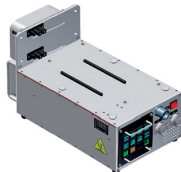

Platform Repeater IP Mesh
NiMh Battery
Holder X-Ray System
Holder NEEDLE
Holder RE 70 M3 Plus/Vulcan/RE 50/Viper

Li-On Battery
Fiber Optic CableDrum
Sansolo Rapid Coil
Standard-Version
High Speed-Version
Holder ABL 3000L
Holder ABL 2000L

Additional Flipper
Window Breaker
Key Holder
Holder PROPARMS 12.5 RC
Holder PROPARMS 20 RC MKII

Wheel Set
Belt Cutter
Tearing Hook
Holder MULTIBLOCK
Inspection Camera
Holder DemiMod Water Charge

● Only for telexmax EVO PRO and telexmax EVO HYBRID ● Only for telexmax EVO HYBRID and telexmax EVO PLUS

telemax™ EVO ACCESSORIES

● Spare Parts Package Mechanical

● Spare Parts Package Electronic

● Charger Light

● Universal Charger

● Transport Container

● Transport Container

● NETNode IP Mesh radio

● MPU5 Mesh radio

● Bluetooth Controller

● Robo Command

● Only for telemax EVO PRO and telemax EVO HYBRID ● Only for telemax EVO HYBRID and telemax EVO PLUS